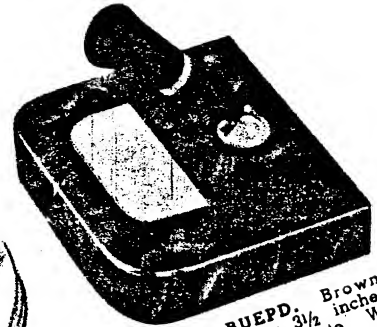

M358 BUEHR. Colored Pedrara Onyx. 3 1/2 inches dia. With Brown Gold trim. With LIFETIME Pen $10.00.

M408 BUEPD. Brown Onyx. 3 x 3 1/2 inches. Gold name plate. With Brown LIFETIME Pen $10.00.